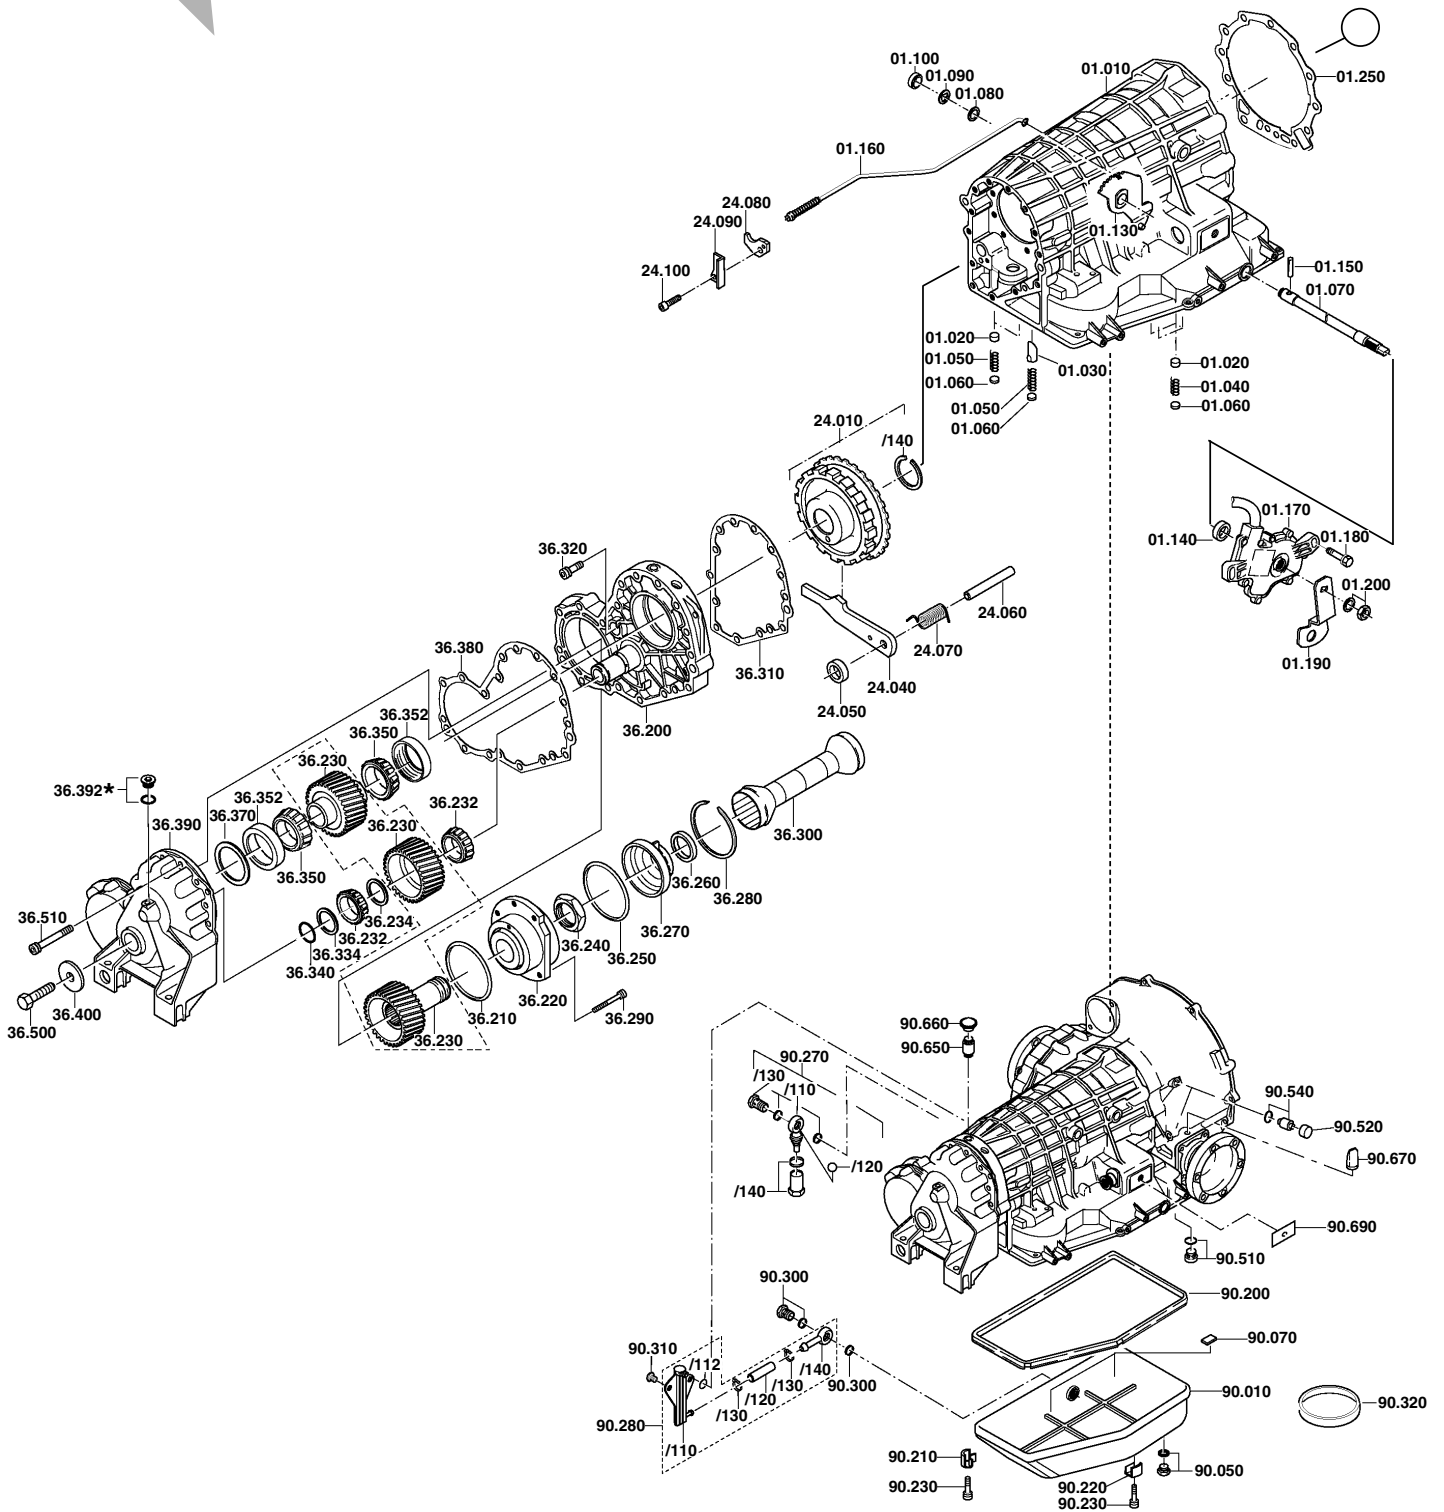

MODEL 4HP22HL

Vehicle	Model	Model Year
Porsche	911 Carrera II 993	1989 - 1993 1993 - 1998

Repair Kits		Common Use Parts	
1. Filter Kit	4HP22FKHL	Filter	1043 228 041
2. Overhaul Kit	1043 298 099	Pan Gasket	0750 112 084
3. Fiber Clutch Kit	4HP22CKHL	Pump	1043 298 089
4. Steel Clutch Kit	4HP22SKHL	Solenoid Kit (E9)	1043 298 108

To Create Other Types of Kits:	These Kits are Required:
Overhaul Kit	2
Banner Kit	2+3
Master Overhaul Kit	2+3+4
Deluxe Kit	1+2+3+4

MODEL 4HP22HL

For Parts Reference Only

MODEL 4HP22HL

For Parts Reference Only

MODEL 4HP22HL

For Parts Reference Only