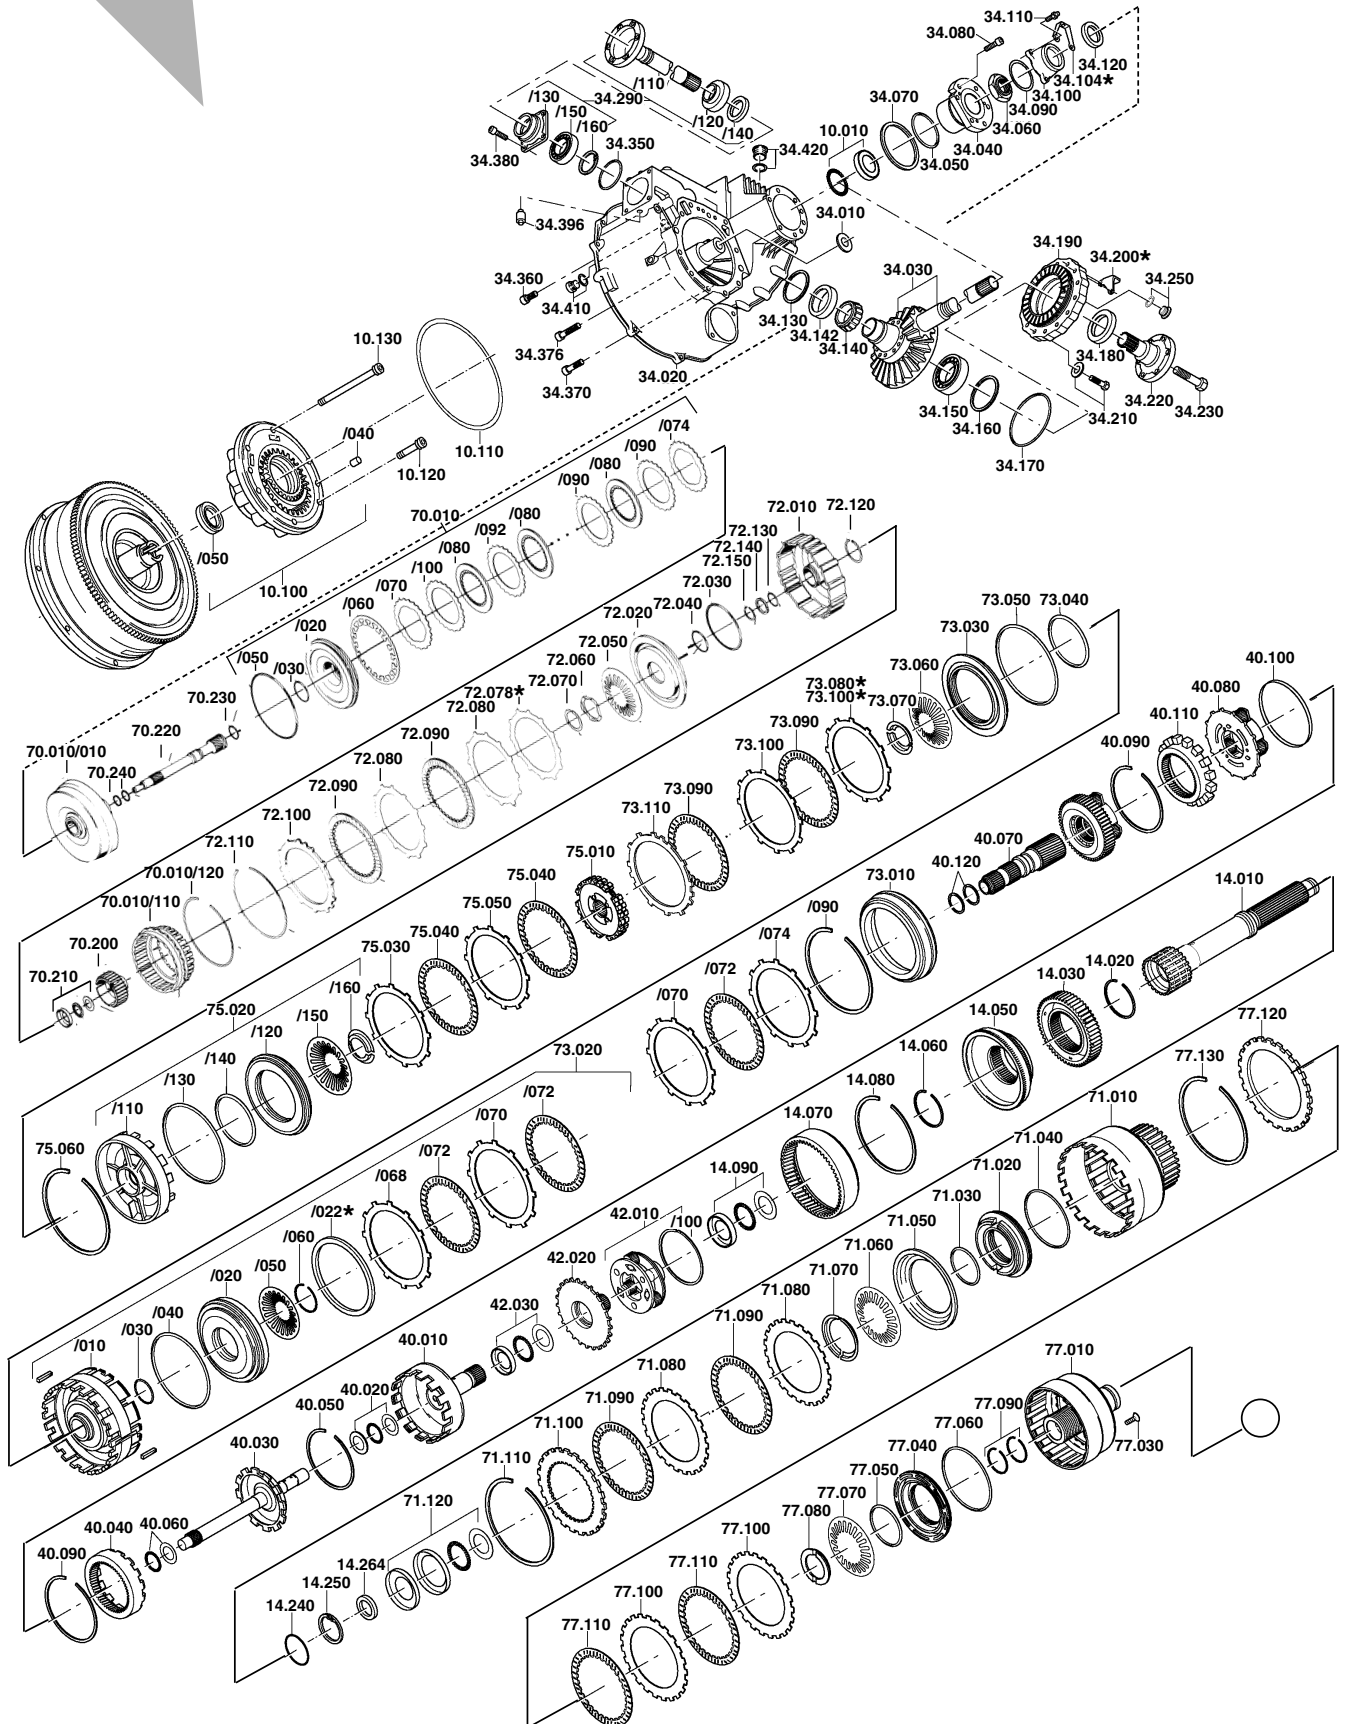

MODEL 4HP22HL

Vehicle	Model	Model Year
Porsche	911 Carrera II 993	1989 - 1993 1993 - 1998

Repair Kits		Common Use Parts	
1. Filter Kit	4HP22FKHL	Filter	1043 228 041
2. Overhaul Kit	1043 298 099	Pan Gasket	0750 112 084
3. Fiber Clutch Kit	4HP22CKHL	Pump	1043 298 089
4. Steel Clutch Kit	4HP22SKHL	Solenoid Kit (E9)	1043 298 108

To Create Other Types of Kits:	These Kits are Required:
Overhaul Kit	2
Banner Kit	2+3
Master Overhaul Kit	2+3+4
Deluxe Kit	1+2+3+4

MODEL 4HP22HL

For Parts Reference Only

MODEL 4HP22HL

For Parts Reference Only

MODEL 4HP22HL

For Parts Reference Only